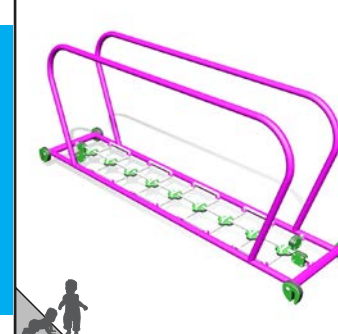

ROPE BRIDGE WITH HANDRAILS

Code: PB36

Attaches to: All Size Blox

Can be used as a Bridge or Ladder, horizontal or on an incline

MAX FHF: 1.2m

Specifications