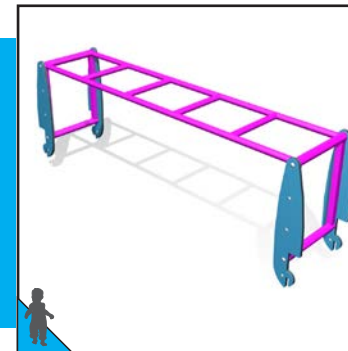

OVERHEAD LADDER

Code: PB60

Attaches to: Middle Blox & Big Blox

FHF: 1.4m

Specifications