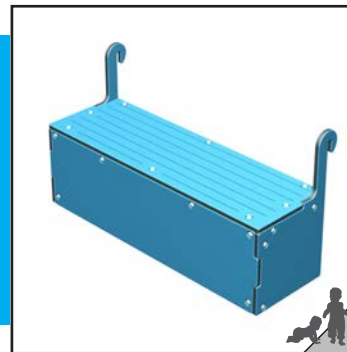

WIDE STEP

Code: PB19

Attaches to: Stage Blox

FHF: 0.5m

Specifications