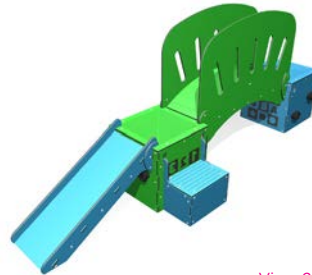

OMATA COMBO

View 2