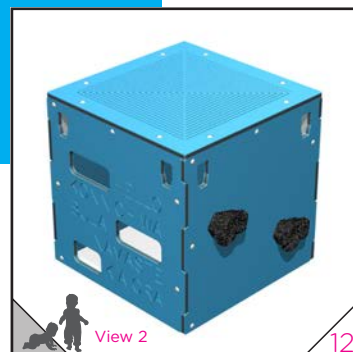

View 1

View 2

View 1

View 2

ADD-ON ITEMS

PlayBlox is specifically designed to connect with other PlayBlox configurations and equipment. This gives you the freedom to redesign activities day-by-day.

LITTLE RAMP