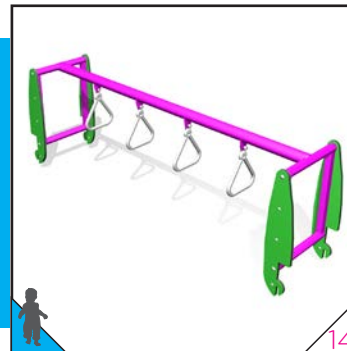

FHF: 1.4m

Specifications

GLADIATOR RINGS

Code: PB61

Attaches to: Middle Blox & Big Blox

FHF: 1.4m

Specifications

ROCK WALL