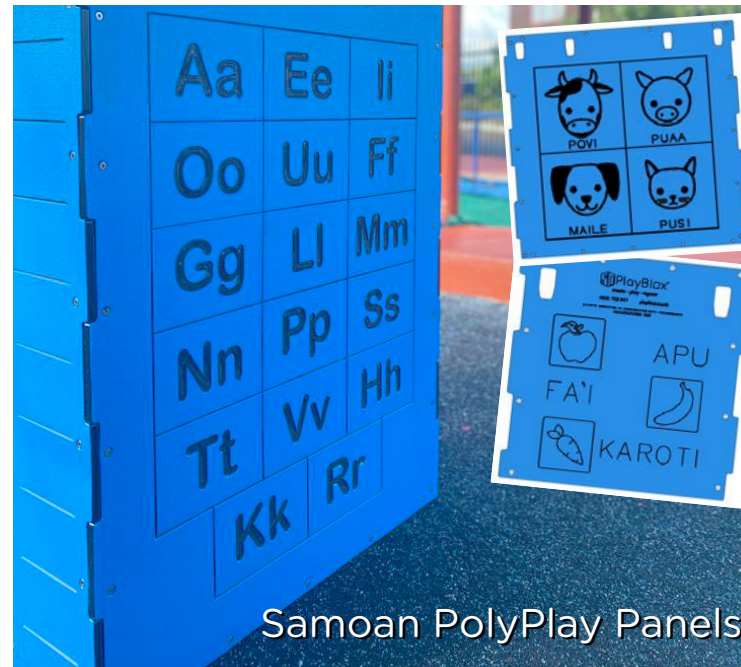

QUICK & SAFE CLIPPING

- PlayBlox movability and **unique, safe, easy to use** clipping system allows for **new adventures, challenges** and **excitement** to be created every single day.

BUILT SAFE

- PlayBlox equipment is designed, built and certified in accordance with NZS5828:2015 Playground Equipment and Surfacing Standard and NZ5828 Appendix A: Supervised Early Childhood Education Services.

- PlayBlox is **New Zealand designed and manufactured**.

See our selection of PolyPlay panel designs in Māori and Samoan!

CONFIGURATIONS & OPTIONS FOR BABIES AND CRAWLERS

All components in the playblox range can be fitted together to ensure you can create the perfect playblox playground for your centre!