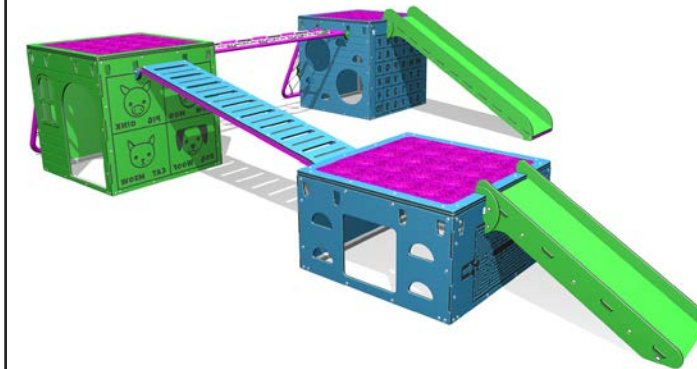

MATAPU COMBO

View 1

MATAPU COMBO

View 2

MATAPU COMBO

Code: PBC05

Items Included:
2x Middle Blox
1x Stage
1x Middle Ramp
1x Little Ramp
1x Plank Bridge
1x Rope Bridge
1x Rope Net
1x Spiders Web
Area Needed: 7.1m x 6.15m
Max FHF: 0.8m

Specifications

**CRAWLERS
& WALKERS**