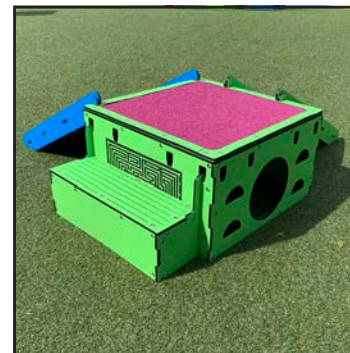

View 1:
Te Reo Māori
PolyPlay
Panel Option.