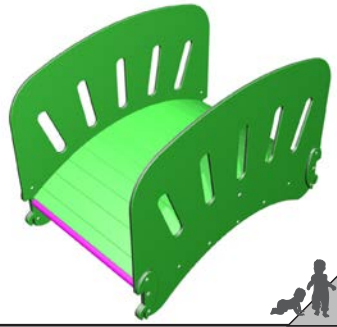

TODDLER BRIDGE WIDE

Code: PB31

Attaches to: Middle Blox & Stage Blox

Horizontal Bridge only

MAX FHF: 1.2m

Specifications