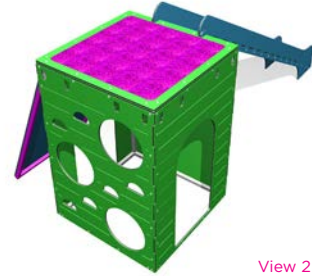

Area Needed: 7.25m x 8.1m
Max FHF: 1.2m

HUAPAI COMBO

View 1

HUAPAI COMBO

View 2

HUAPAI COMBO

View 3

Code: PBC26