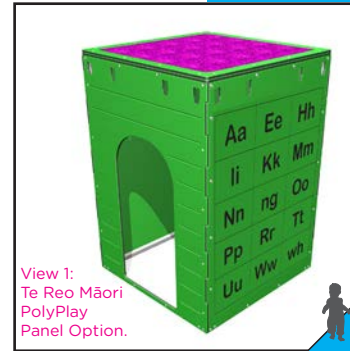

Area Needed: 9.9m x 7.2m
Max FHF: 1.2m

Specifications

View 2

WALKERS

BLOX

PlayBlox is specifically designed to connect with other PlayBlox configurations and equipment. This gives you the freedom to redesign activities day-by-day.

BIG BLOX

Code: PB04

Size: 1150mm H
800mm W
800mm D

2x Door sides
1x Birdmaze side
1x Circle Ladder side

Specifications

MIDDLE BLOX

Code: PB03

Size: 800mm H
800mm W
800mm D

1x Door side
1x Animal side
1x Circle Ladder side
1x Alphabet side

Specifications

View 1:
Te Reo Māori
PolyPlay
Panel Option.

View 2

View 1

View 2:
Samoan
PolyPlay
Panel Option.

STAGE BLOX

Code: PB02