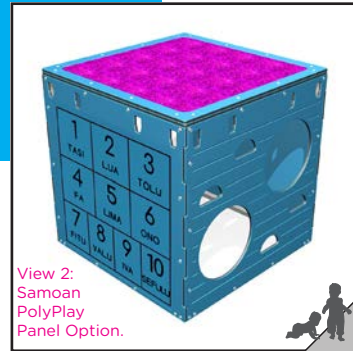

1x Door side
1x Animal side
1x Circle Ladder side
1x Alphabet side

Specifications

View 1:
Te Reo Māori
PolyPlay
Panel Option.

View 2

View 1

View 2:
Samoan
PolyPlay
Panel Option.

STAGE BLOX

Code: PB02