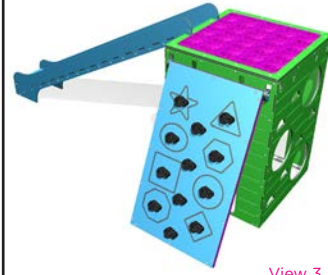

Area Needed: 7.25m x 8.1m
Max FHF: 1.2m

HUAPAI COMBO

View 1

HUAPAI COMBO

View 2

HUAPAI COMBO

View 3

Code: PBC26