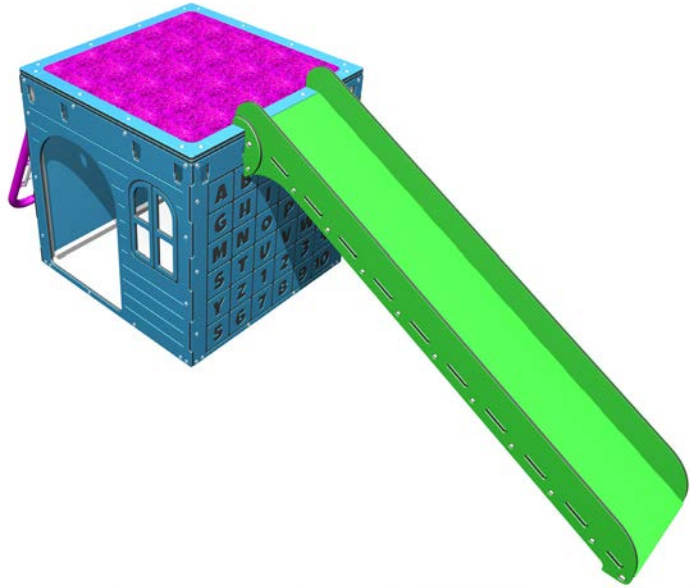

View 3 - Nature Green Available

Code: PBC02

Items Included:
 1x Stage Blox
 1x Little Ramp
 1x Stage Ramp
 1x Thin Step

Area Needed: 3.8m x 3.6m
Max FHF: 0.5m

Specifications

CRAWLERS & WALKERS

AUROA COMBO

View 1