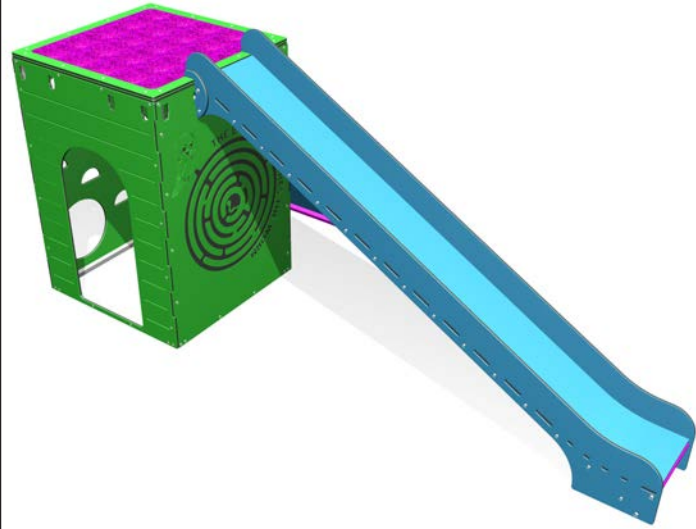

HUAPAI COMBO

View 1