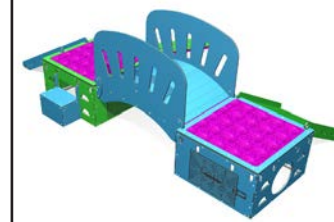

TAUHOA COMBO

View 3

Code: PBC03

Items Included:
2x Stage Blox
1x Little Ramp
1x Stage Ramp
1x Thin Step
1x Toddler Bridge - Wide
1x Plank Bridge

Area Needed: 4.53m x 5.42m
Max FHF: 0.5m

Specifications