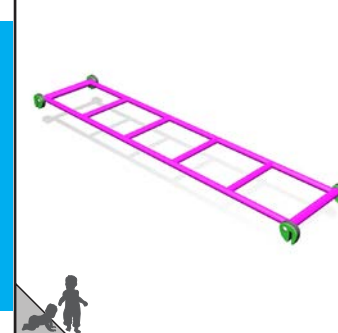

LADDER BRIDGE

Code: PB38

Attaches to: All Size Blox

Can be used as a Bridge or Ladder, horizontal or on an incline

MAX FHF: 1.2m

Specifications