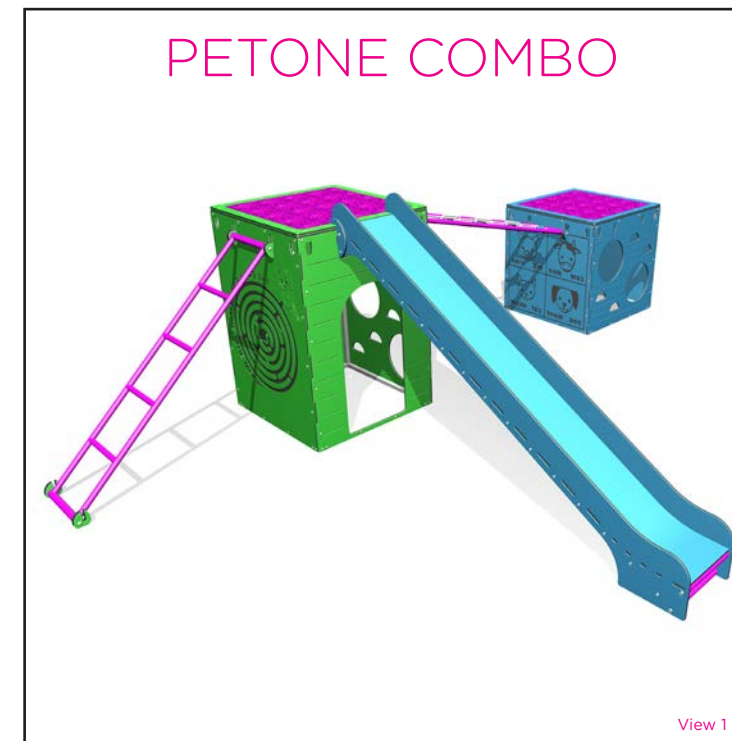

CONFIGURATIONS & OPTIONS FOR GROWING CHILDREN

For your toddlers and walkers whose development requires more challenging activities and skills development, these PlayBlox will present exciting, changeable play spaces for growing children.