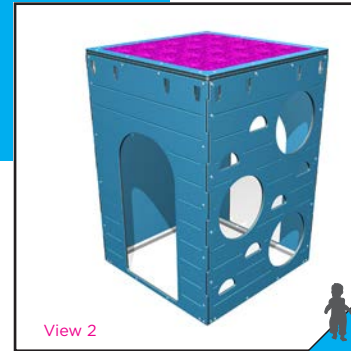

BLOX

PlayBlox is specifically designed to connect with other PlayBlox configurations and equipment. This gives you the freedom to redesign activities day-by-day.

BIG BLOX

Code: PB04

Size: 1150mm H
800mm W
800mm D

2x Door sides
1x Birdmaze side
1x Circle Ladder side

Specifications

MIDDLE BLOX

Code: PB03

Size: 800mm H
800mm W
800mm D

1x Door side
1x Animal side
1x Circle Ladder side
1x Alphabet side

Specifications

View 2

STAGE BLOX

Code: PB02

Size: 450mm H
800mm W
800mm D

2x Maze sides
1x Circle Crawl side
1x Square Crawl side

Specifications

LITTLE BLOX

Code: PB01

Size: 450mm H
450mm W
450mm D

2x Rock Climb sides
1x ABC side
1x Toe Climb side

Specifications