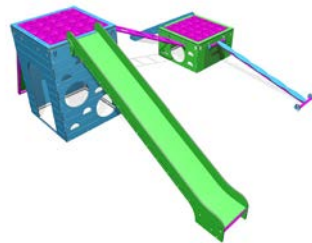

PIOPIO COMBO

View 2