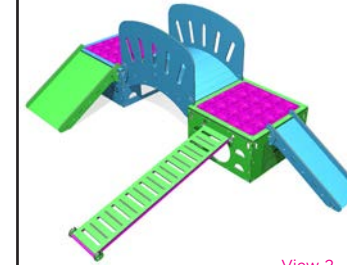

TAUHOA COMBO

View 2