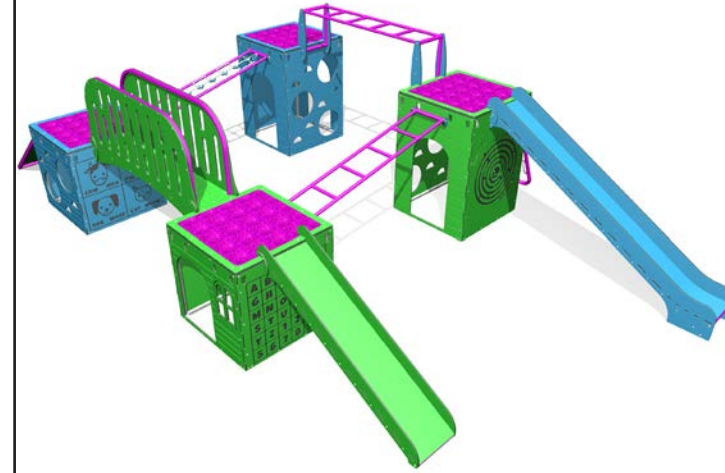

HAWEA COMBO

View 1