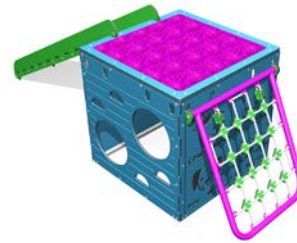

AUROA COMBO

View 2