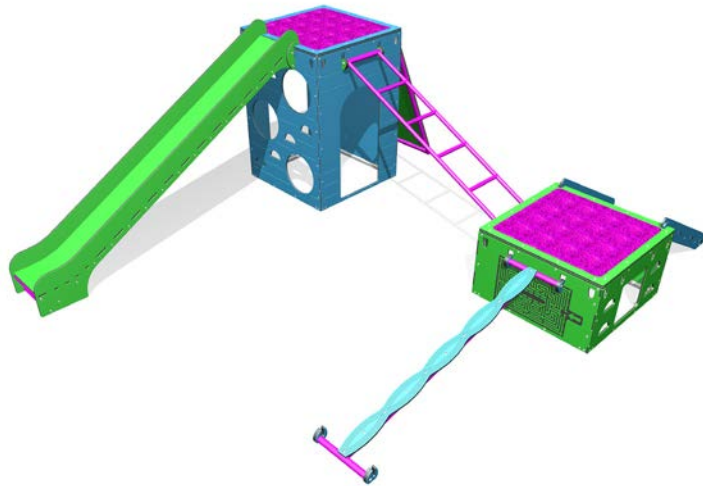

PIOPIO COMBO

View 1