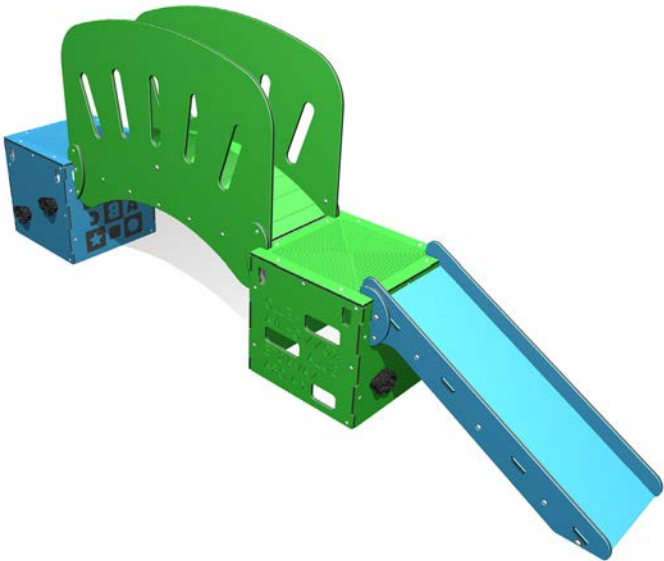

Items Included:
2x Stage Blox
1x Little Ramp
1x Stage Ramp
1x Thin Step
1x Toddler Bridge - Wide
1x Plank Bridge

Area Needed: 4.53m x 5.42m
Max FHF: 0.5m

Specifications

**CRAWLERS
& WALKERS**

OMATA COMBO

View 1