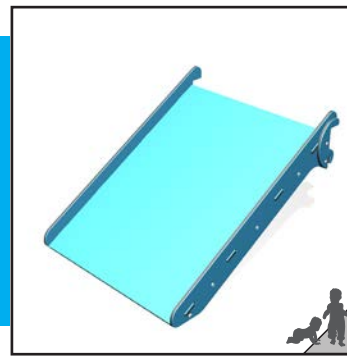

STAGE RAMP

Code: PB51

Attaches to: Stage Blox

FHF: 0.5m

Specifications