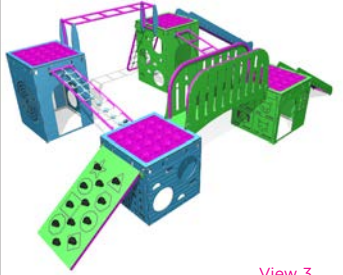

HAWEA COMBO

View 3

Code: PBC24

Items Included:

- 2x Big Blox
- 2x Middle Blox
- 1x Big Ramp
- 1x Middle Ramp
- 1x Plank Bridge-Enclosed Sides
- 1x Rope Bridge
- 1x Ladder Bridge
- 1x Overhead ladder
- 1x Rope Net
- 1x Rockwall