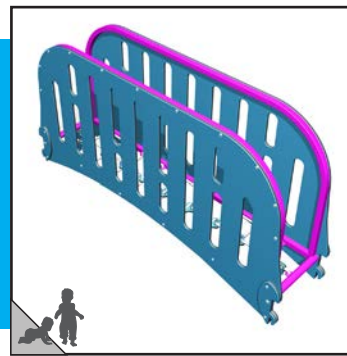

ROPE ENCLOSED BRIDGE

Code: PB37

Attaches to: All Size Blox

Horizontal Bridge only

MAX FHF: 1.2m

Specifications