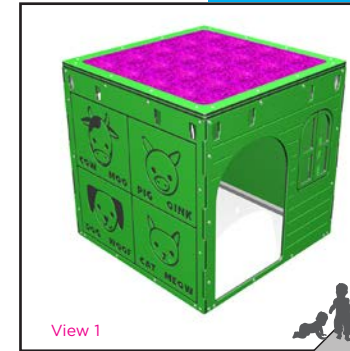

View 2:
Samoan
PolyPlay
Panel Option.