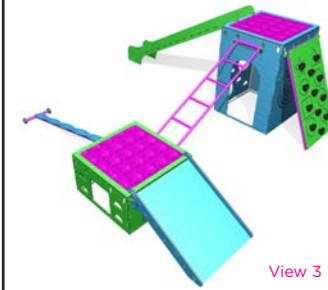

Area Needed: 9.1m x 6.6m
Max FHF: 1.2m

WALKERS

PIOPIO COMBO

View 1

PIOPIO COMBO

View 2

PIOPIO COMBO

View 3