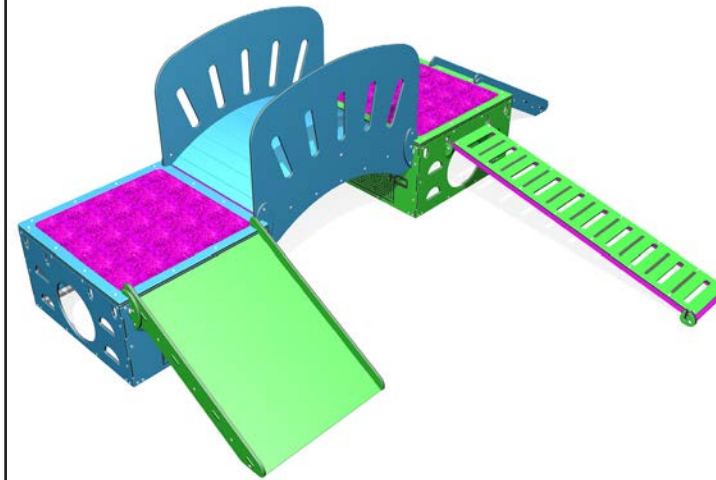

TAUHOA COMBO

View 1