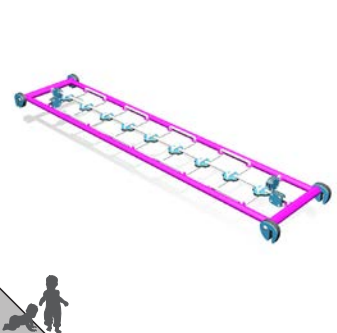

ROPE BRIDGE

Code: PB35

Attaches to: All Size Blox

Can be used as a Bridge or Ladder, horizontal or on an incline

MAX FHF: 1.2m

Specifications