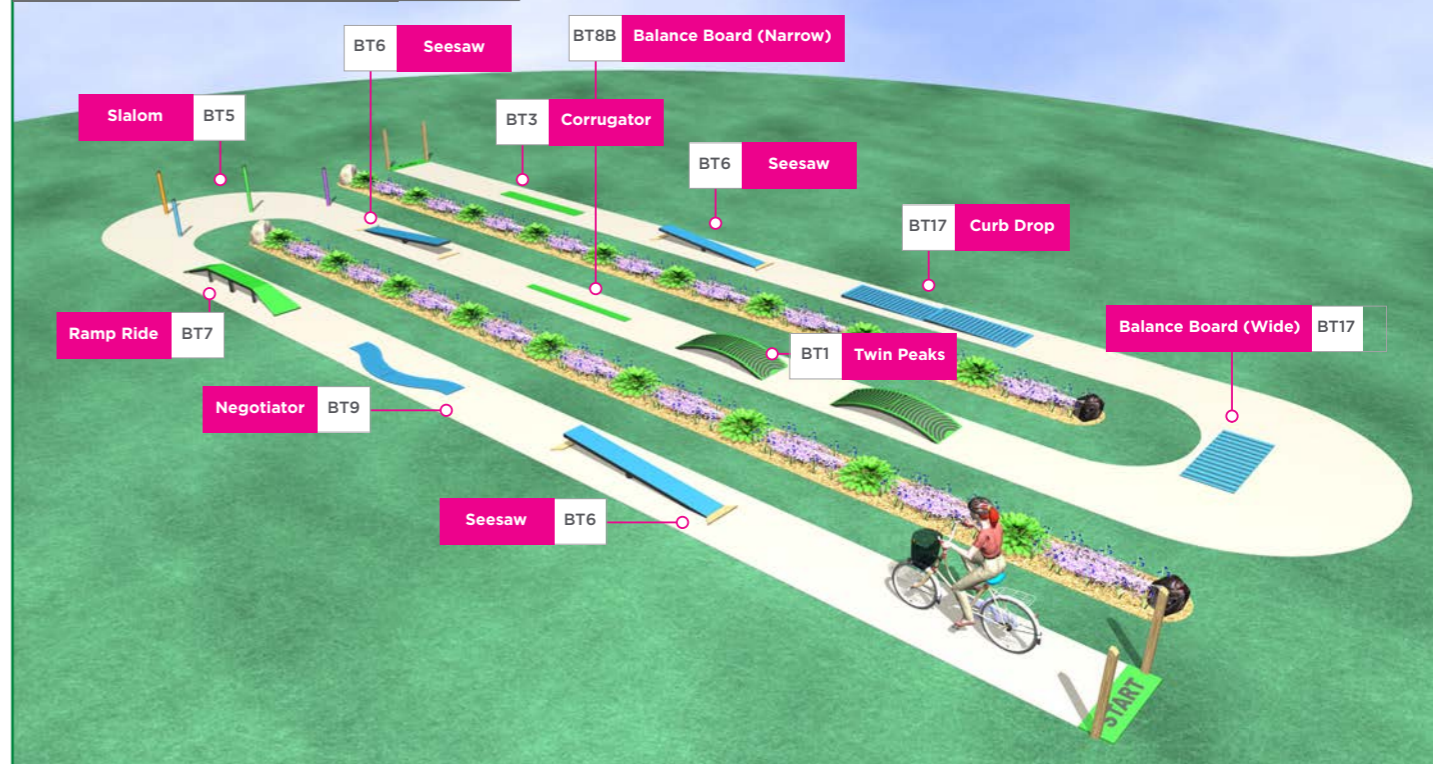

1 x Curb Drop	BT10
1 x Balance Board Wide	BT8
1 x Balance Board Narrow	BT8B
1 x Corrugator	BT3
2 x Twin Peaks	BT2
1 x Seesaw	BT6
4 x Slalom	BT5

Track Combo Three

BTC3

Incorporated range of Bike Skills Obstacles to provide enhanced challenge to your bike tracks.

1 x Ramp Ride	BT17
2 x Single Hump	BT1
1 x Seesaw	BT6
1 x Twin Peaks	BT5
1 x Curb Drop	BT10
1 x Corrugator	BT3

Track Combo Three

BTC1

Bike Skills Obstacles

Balance Board (Wide)

BT8

Practice hand-eye coordination riding as straight as you can on the singular thick board, ride slower to increase challenge.