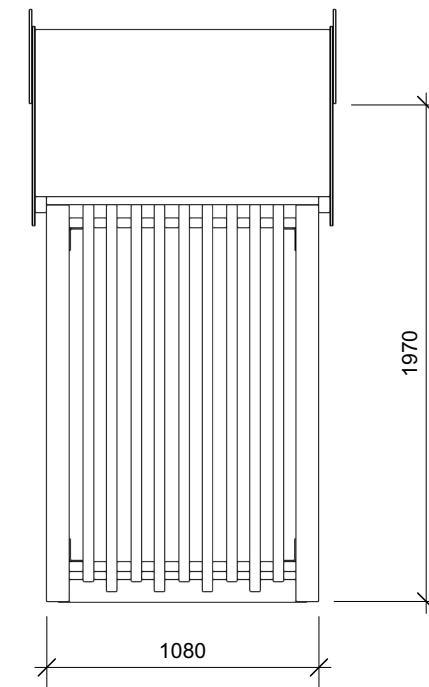

Product Sheet

WHARE ITI

**Total
Height**
2.4m

**Recommended
Age**
All Ages

CUSTOMISATION

Most elements can be customised, see next page for more examples.

Product Sheet

WHARE ITI

OPTIONAL DECK

POLYPLAY OR PLYWOOD ROOF

SWAP ANY PANEL FOR ANOTHER FROM OUR SENSORY RANGE (PRICING MAY VARY)

CUSTOM ROUTING AVAILABLE ON ANY POLYPLAY ELEMENT

25 YEAR WARRANTY

for structural H5 timber and galvanized steel posts