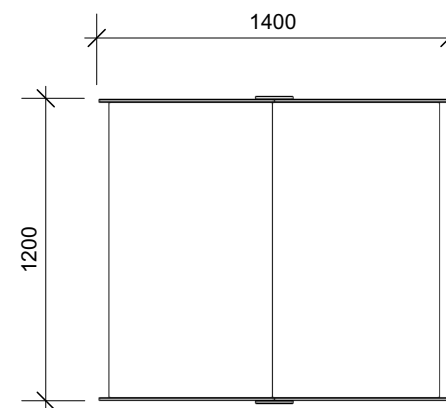

Product Sheet

WHARE ITI

**Total
Height**
2.4m

**Recommended
Age**
All Ages

CUSTOMISATION

Most elements can be customised, see next page for more examples.

Product Sheet

WHARE ITI