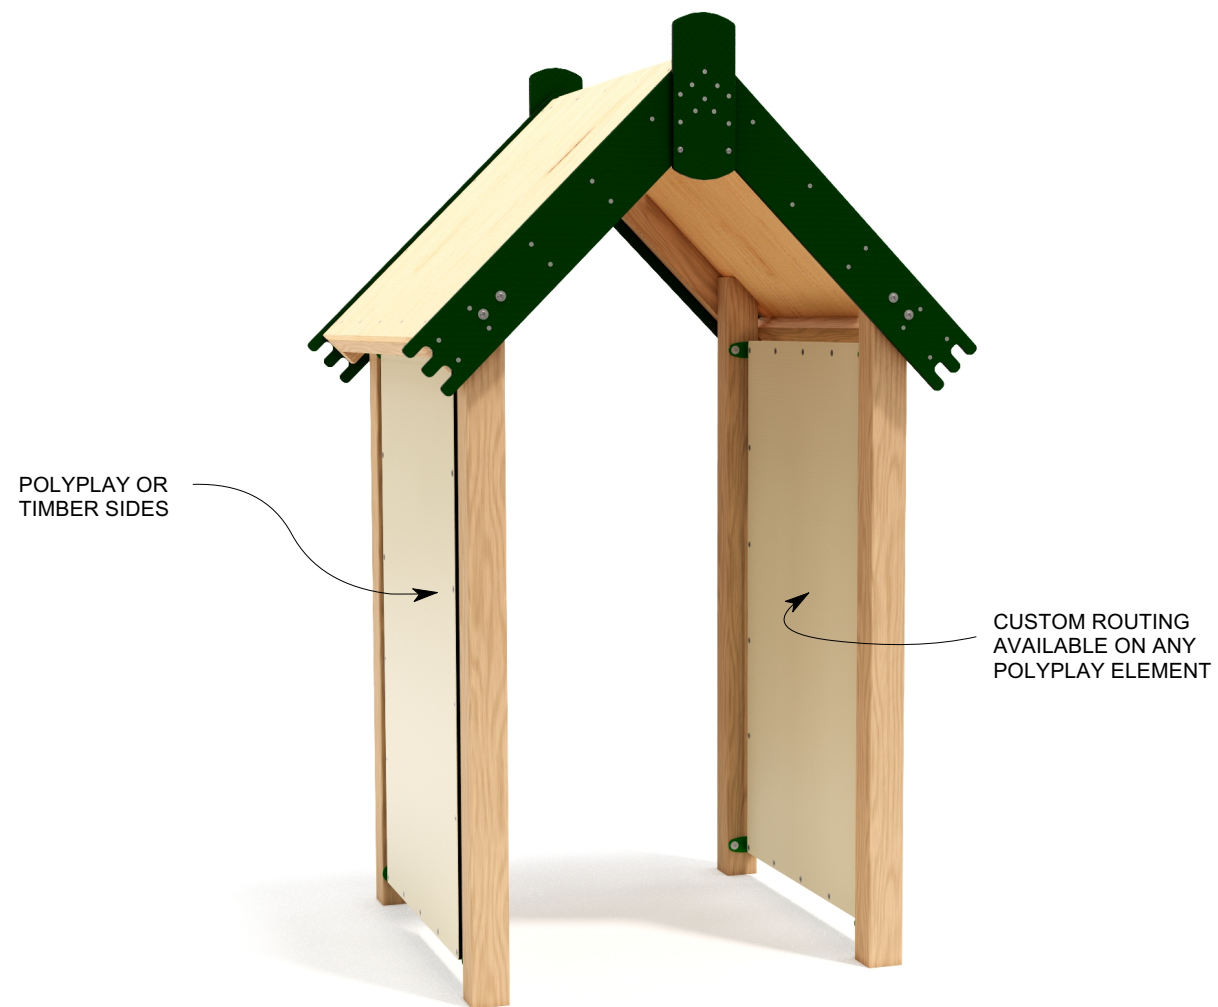

Product Sheet

WHARE ITI

**Total
Height**
2.4m

**Recommended
Age**
All Ages

CUSTOMISATION

Most elements can be customised, see next page for more examples.

Product Sheet

WHARE ITI

OPTIONAL DECK

POLYPLAY OR PLYWOOD ROOF

SWAP ANY PANEL FOR ANOTHER FROM OUR SENSORY RANGE (PRICING MAY VARY)

CUSTOM ROUTING AVAILABLE ON ANY POLYPLAY ELEMENT

25 YEAR WARRANTY

for structural H5 timber and galvanized steel posts