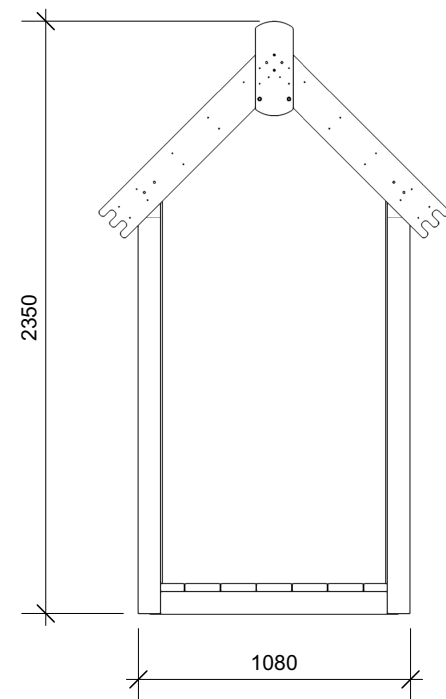

Product Sheet

WHARE ITI

**Total
Height**
2.4m

**Recommended
Age**
All Ages

CUSTOMISATION

Most elements can be customised, see next page for more examples.

Product Sheet

WHARE ITI