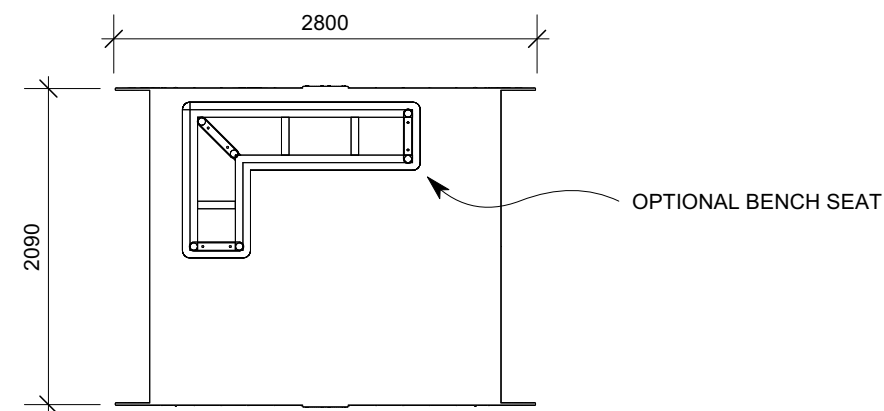

## WHARE TĀKARO

CUSTOM ROUTING AVAILABLE ON ANY POLYPLAY ELEMENT

**Total Height**  
2.8m

**Recommended Age**  
All Ages

**Recommended Users**  
1-6

Product Sheet