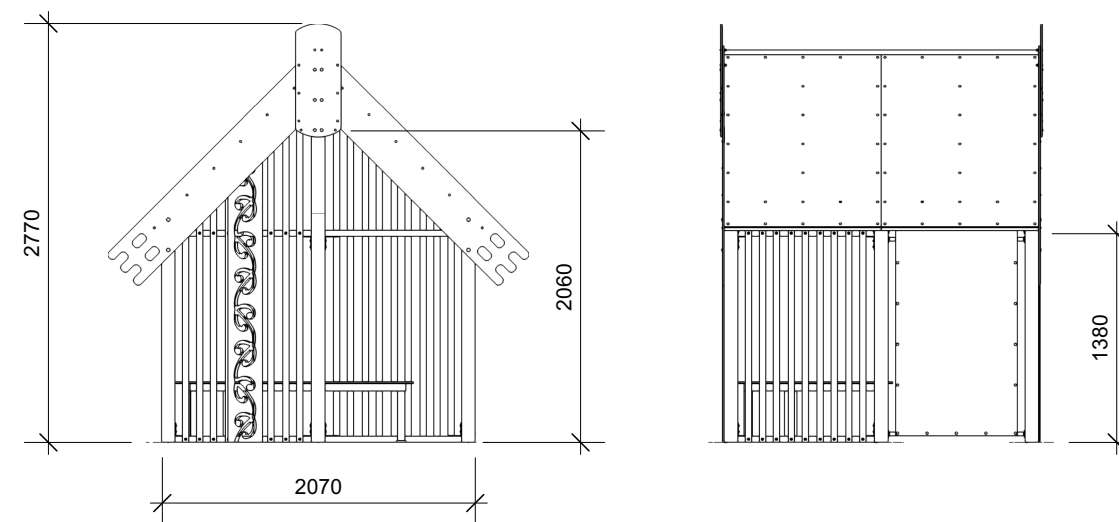

## WHARE TĀKARO

CUSTOM ROUTING AVAILABLE ON ANY POLYPLAY ELEMENT

**Total Height**  
2.8m

**Recommended Age**  
All Ages

**Recommended Users**  
1-6

Product Sheet