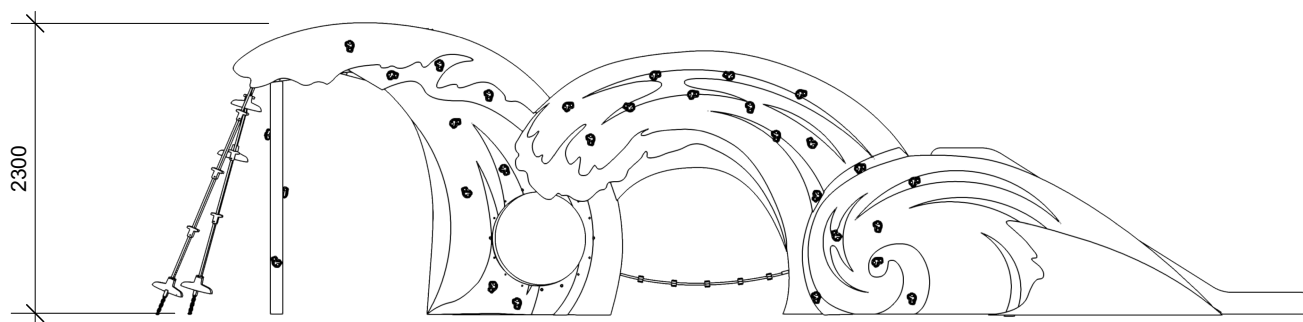

Product Sheet

WAVE CLIMBER

Critical Fall Height
2.3m

Total Height
2.3m

Recommended Surfacing
78m²

Recommended Age
5+

Recommended Users
1-25

NZS 5828:2015

Product Sheet

WAVE CLIMBER

25 YEAR WARRANTY

for structural H5 timber and galvanized steel posts

15 YEAR WARRANTY

for stainless steel fasteners and galvanized chain

10 YEAR WARRANTY

for Hercules combination rope and rope fittings