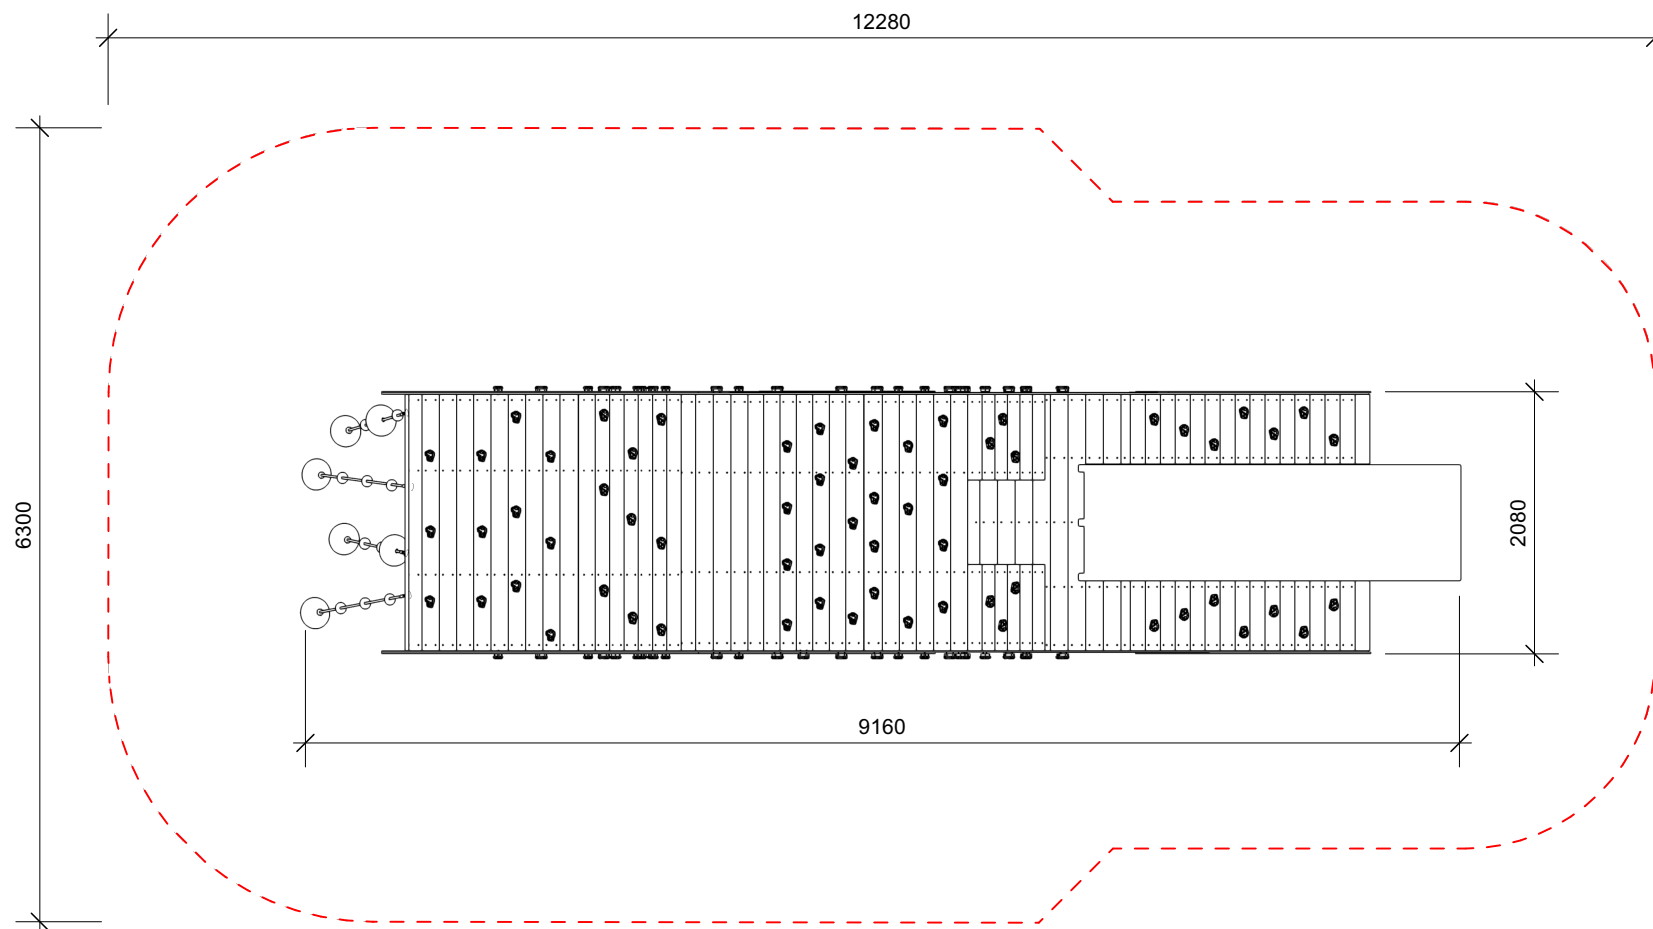

Product Sheet

WAVE CLIMBER

Critical Fall Height
2.3m

Total Height
2.3m

Recommended Surfacing
78m²

Recommended Age
5+

Recommended Users
1-25

NZS 5828:2015

Product Sheet

WAVE CLIMBER

25 YEAR WARRANTY

for structural H5 timber and galvanized steel posts

15 YEAR WARRANTY

for stainless steel fasteners and galvanized chain

10 YEAR WARRANTY

for Hercules combination rope and rope fittings