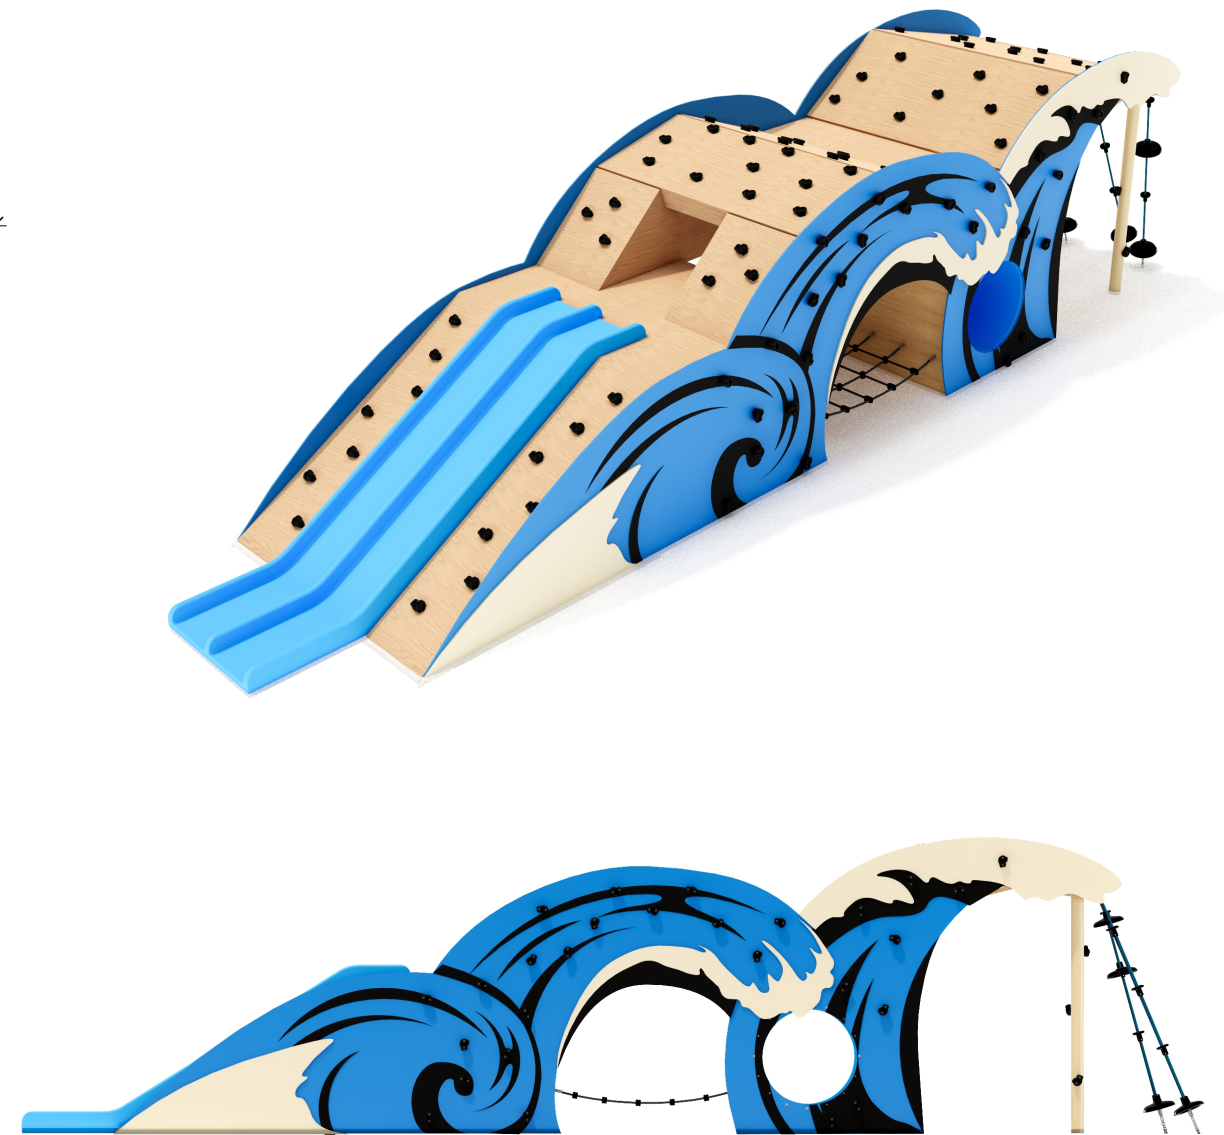

Product Sheet

WAVE CLIMBER

Critical Fall Height
2.3m

Total Height
2.3m

Recommended Surfacing
78m²

Recommended Age
5+

Recommended Users
1-25

NZS 5828:2015

Product Sheet

WAVE CLIMBER

25 YEAR WARRANTY

for structural H5 timber and galvanized steel posts

15 YEAR WARRANTY

for stainless steel fasteners and galvanized chain

10 YEAR WARRANTY

for Hercules combination rope and rope fittings