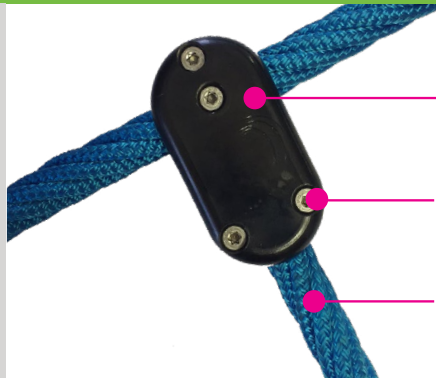

ROPE JUNCTION FITTINGS

Our egg and tee junctions are purpose made for playgrounds with large smooth radius corners. Made from injection molded nylon they are extremely durable and comfortable to play on.

SCREWS

Tamper proof, Spax Torx Stainless Steel Screws.

ATTACHMENTS

All our aluminium rope fittings are regular pull tested in both straight and angle pulls, to ensure stability and robustness.

COMES IN EITHER BLUE OR BLACK COLOURS

EGG JUNCTION

TEE JUNCTION

- Injection molded nylon 2 piece tee junction. Smooth rounded profile.
- Stainless steel counter sunk Spax Screws with anti tamper torx drive.
- Hercules Rope 16mm diameter Steel strand with low abrasion polyester yarn covering.