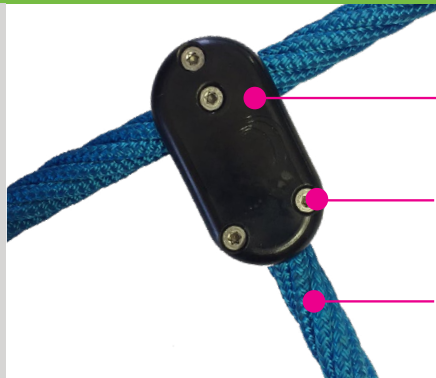

TEE JUNCTION