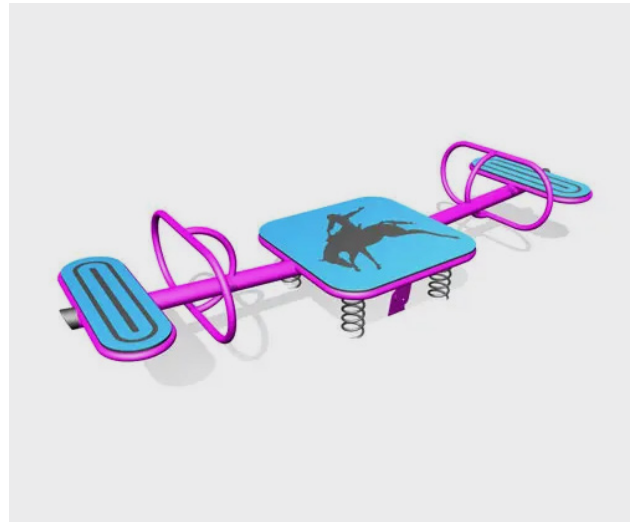

Orbit Spinner

Set on an angle, the Orbit creates a challenging surface for users to try and hang on! It includes a smooth and continuous platform under surface, routed polyethylene deck. This item can be used as a transfer item.

Jenn Swing

This swing seat offers safe and comfortable swinging for toddlers and children with limited mobility. Its reclined design provides full support, and the safety harness keeps kids secure.

Integrated Swing Seat

This seat option provides more support than a standard swing seat for older children with limited mobility. The backrest and arm rests allows them to sit upright in a more comfortable way.

Transferable Equipment

Rodeo Rider

The Rodeo Rider is a social play item that rocks and bounces. Kids can sit, lie, or stand on it, depending on their skills, and its height makes it easy for wheelchair users to transfer onto the item.