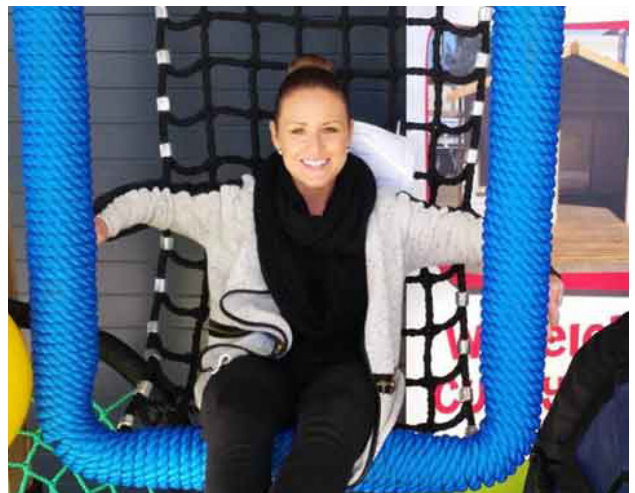

Integrated Swing Seat

This seat option provides more support than a standard swing seat for older children with limited mobility. The backrest and arm rests allows them to sit upright in a more comfortable way.