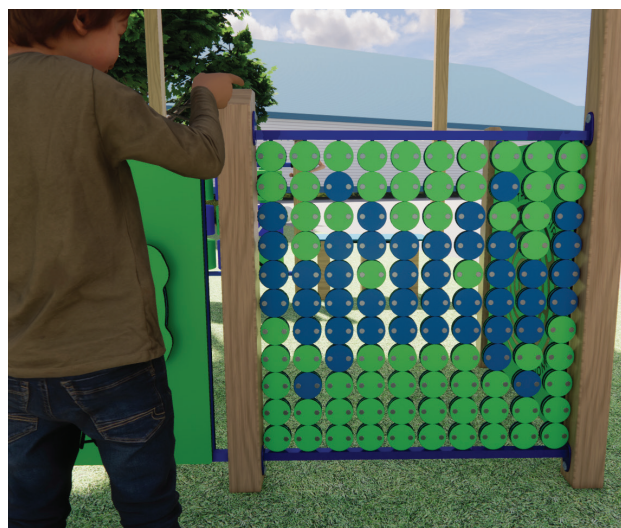

Pixel Panel

A tactile panel that fosters creativity, encourages social interaction, and facilitates intergenerational play. Featuring double-sided coloured disks, this product offers children the ability to create picture and patterns.