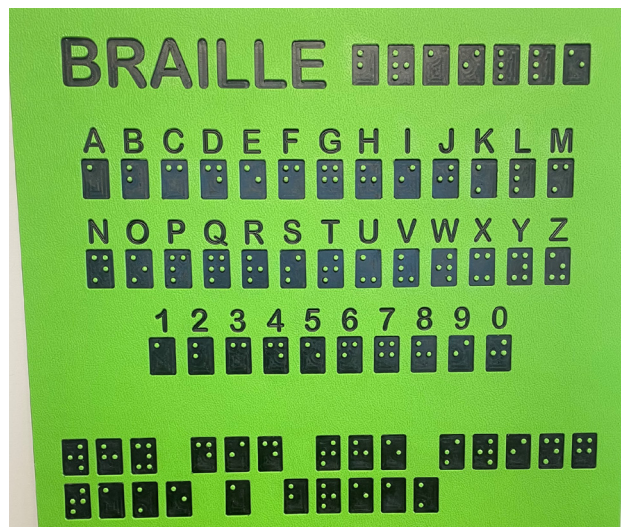

Braille Board

Our Braille Panel helps kids learn Braille and have fun at the same time. They'll practice reading Braille letters and numbers and then try to decipher a fun puzzle at the base of the panel.