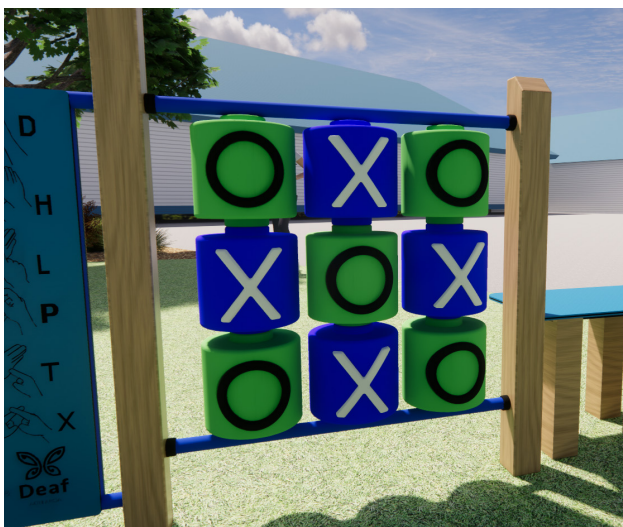

Sensory Equipment

Sand Table

The Sand Table provides a wide range of sensory experiences and playful interactions between children of varying abilities and mobility. The height of the table makes the sand fully accessible from a wheelchair.

Fidget Spinner

An engaging and stimulating tactile activity that immerses children into a goal-oriented challenge of pattern making, where they have complete control over determining the outcome.

Communication Board

Pixel Panel

A tactile panel that fosters creativity, encourages social interaction, and facilitates intergenerational play. Featuring double-sided coloured disks, this product offers children the ability to create picture and patterns.

Sensory Equipment

Tic Tac Toe

An all-inclusive panel that promotes kinaesthetic social engagement and critical thinking. It encourages intergenerational play, inviting individuals of all ages to participate in an interactive game.