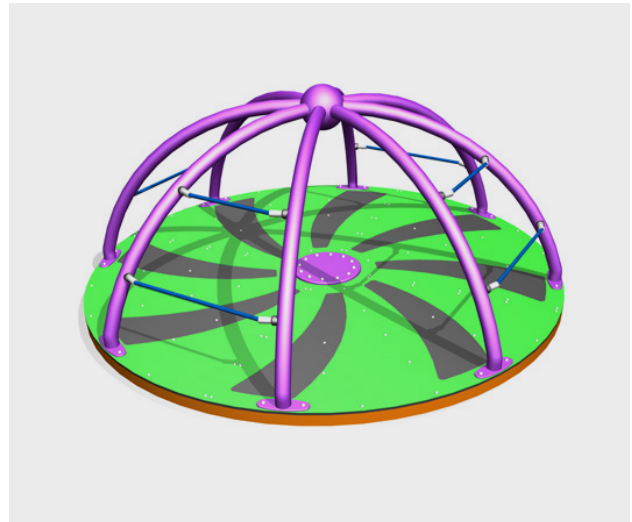

Wheelchair Accessible Seesaw

This wheelchair-accessible seesaw has a tilting base for easy entry from ground level. Its smooth mechanism ensures balanced play for users of various weights and abilities, promoting social interaction.

Wheelchair Accessible Swing

This swing has a ramp for easy entry and a flat base that accommodates wheelchairs or multiple users at once. Its self-swing mechanism allows children to control the motion by pulling levers.

Accessible Equipment

Wheelchair Rocker

This wheelchair-accessible rocker has a retractable ramp for easy entry from ground level. The ramp then folds away to provide a rocking motion for the user.

Above-Ground Carousel