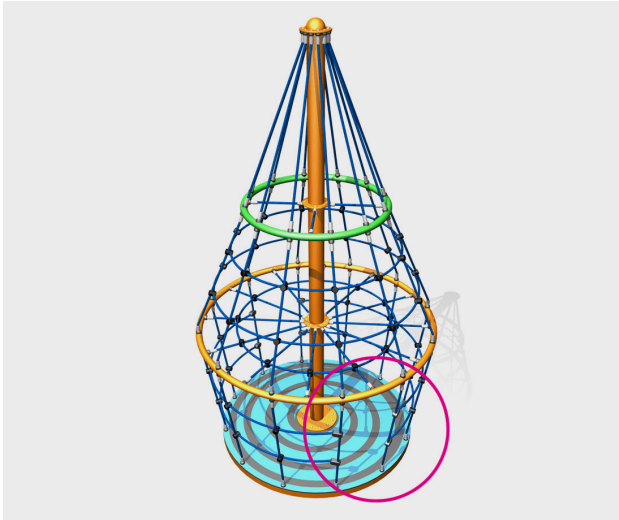

Transferable Equipment

Orion Spinner

Features an easy access transfer entrance at the lowest level so a wide range of children with different levels of mobility can easily join the fun. The Orion allows children to safely enjoy the motion of the spinner at different heights.