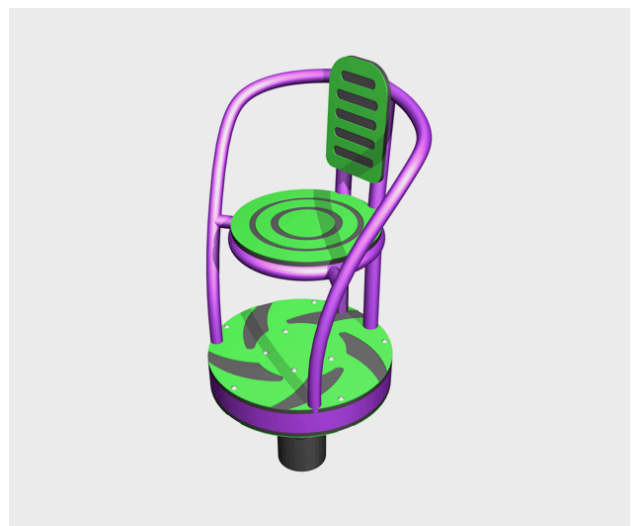

Orbit Spinner

Set on an angle, the Orbit creates a challenging surface for users to try and hang on! It includes a smooth and continuous platform under surface, routed polyethylene deck. This item can be used as a transfer item.

Infant Disabled High Back Swing Seat

This seat option allows a younger user to sit upright while having more support than a standard swing seat. A back rest and arm rests caters to children with lower mobility.

Rodeo Rider

The Rodeo Rider is a social play item that rocks and bounces. Kids can sit, lie, or stand on it, depending on their skills, and its height makes it easy for wheelchair users to transfer onto the item.

Lillypad Basket Swing

The Lillypad Basket is an all-age all ability swing. Also perfect for children with physical and mental restrictions as it supports their whole body weight and the rope edges give a secure grip so they cant fall out.