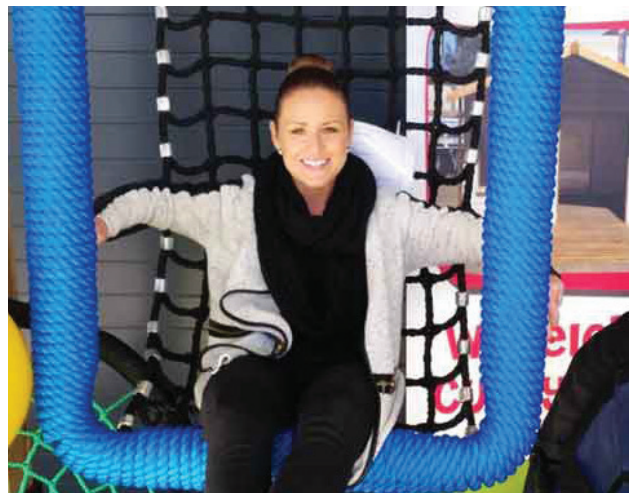

Integrated Swing Seat

This seat option provides more support than a standard swing seat for older children with limited mobility. The backrest and arm rests allows them to sit upright in a more comfortable way.