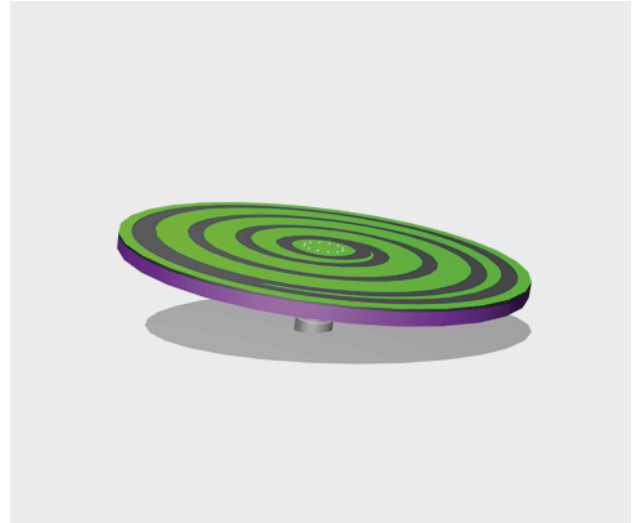

Sensory Pipe Wall

An inclusive playground feature with a variety of engaging elements, offering a multi-sensory experience that promotes fine motor skills, concentration, and patience. Customisable options are available.

Orbit Spinner

Set on an angle, the Orbit creates a challenging surface for users to try and hang on! It includes a smooth and continuous platform under surface, routed polyethylene deck. This item can be used as a transfer item.