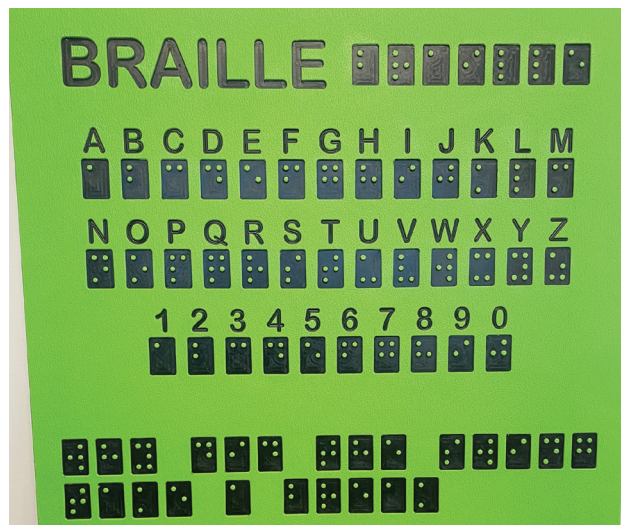

Pixel Panel

A tactile panel that fosters creativity, encourages social interaction, and facilitates intergenerational play. Featuring double-sided coloured disks, this product offers children the ability to create picture and patterns.

Sensory Equipment

Tic Tac Toe

An all-inclusive panel that promotes kinaesthetic social engagement and critical thinking. It encourages intergenerational play, inviting individuals of all ages to participate in an interactive game.