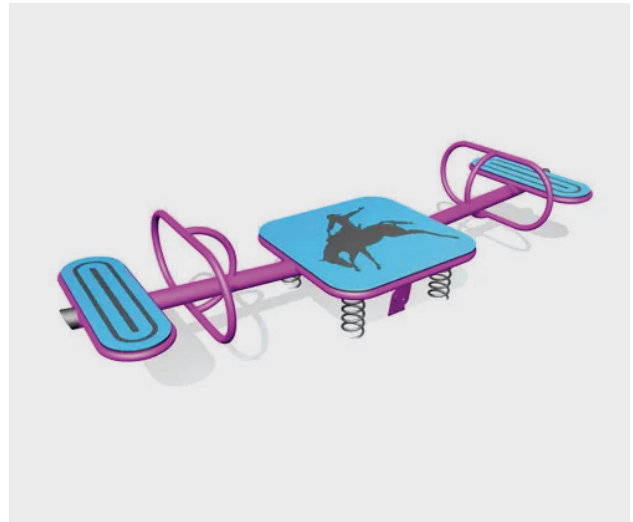

Orbit Spinner

Set on an angle, the Orbit creates a challenging surface for users to try and hang on! It includes a smooth and continuous platform under surface, routed polyethylene deck. This item can be used as a transfer item.

Jenn Swing

This swing seat offers safe and comfortable swinging for toddlers and children with limited mobility. Its reclined design provides full support, and the safety harness keeps kids secure.

Integrated Swing Seat

This seat option provides more support than a standard swing seat for older children with limited mobility. The backrest and arm rests allows them to sit upright in a more comfortable way.

Transferable Equipment

Rodeo Rider

The Rodeo Rider is a social play item that rocks and bounces. Kids can sit, lie, or stand on it, depending on their skills, and its height makes it easy for wheelchair users to transfer onto the item.