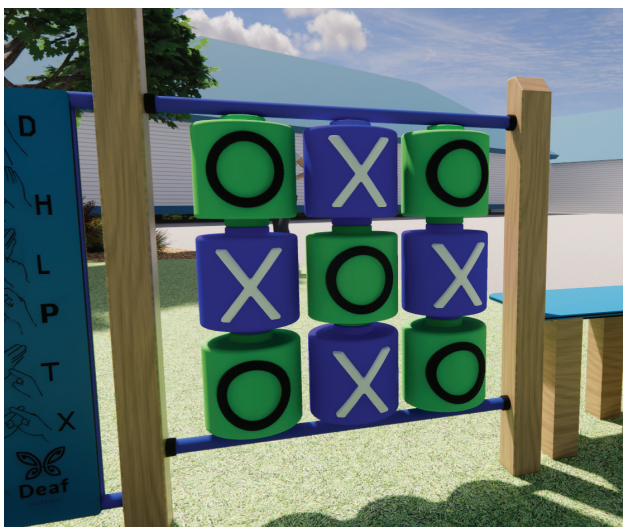

Sensory Equipment

Sand Table

The Sand Table provides a wide range of sensory experiences and playful interactions between children of varying abilities and mobility. The height of the table makes the sand fully accessible from a wheelchair.

Fidget Spinner

An engaging and stimulating tactile activity that immerses children into a goal-oriented challenge of pattern making, where they have complete control over determining the outcome.

Communication Board

Pixel Panel

A tactile panel that fosters creativity, encourages social interaction, and facilitates intergenerational play. Featuring double-sided coloured disks, this product offers children the ability to create picture and patterns.

Sensory Equipment

Tic Tac Toe

An all-inclusive panel that promotes kinaesthetic social engagement and critical thinking. It encourages intergenerational play, inviting individuals of all ages to participate in an interactive game.