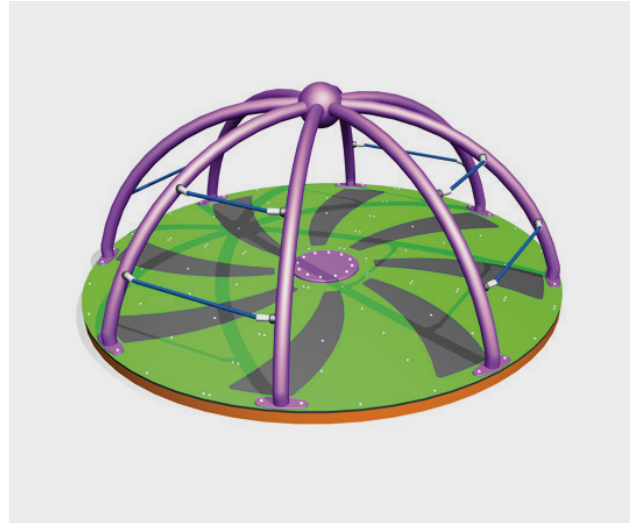

Wheelchair Accessible Seesaw

This wheelchair-accessible seesaw has a tilting base for easy entry from ground level. Its smooth mechanism ensures balanced play for users of various weights and abilities, promoting social interaction.

Wheelchair Accessible Swing

This swing has a ramp for easy entry and a flat base that accommodates wheelchairs or multiple users at once. Its self-swing mechanism allows children to control the motion by pulling levers.

Accessible Equipment

Wheelchair Rocker

This seat option allows a younger user to sit upright while having more support than a standard swing seat. A back rest and arm rests caters to children with lower mobility.

Above-Ground Carousel

The Rodeo Rider is a social play item that rocks and bounces. Kids can sit, lie, or stand on it, depending on their skills, and its height makes it easy for wheelchair users to transfer onto the item.