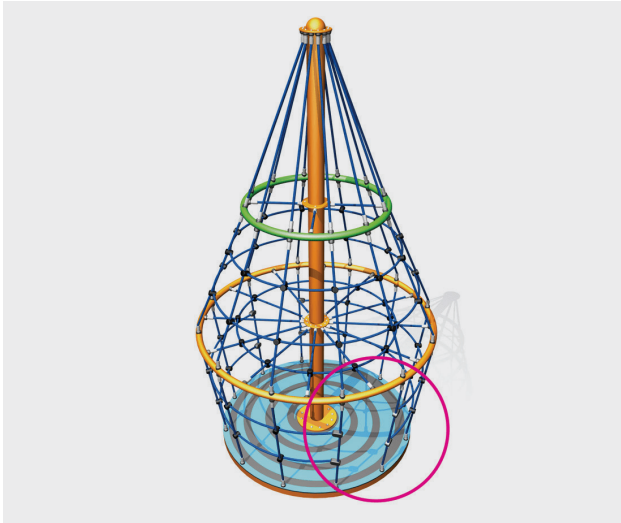

Transferable Equipment

Orion Spinner

Features an easy access transfer entrance at the lowest level so a wide range of children with different levels of mobility can easily join the fun. The Orion allows children to safely enjoy the motion of the spinner at different heights.