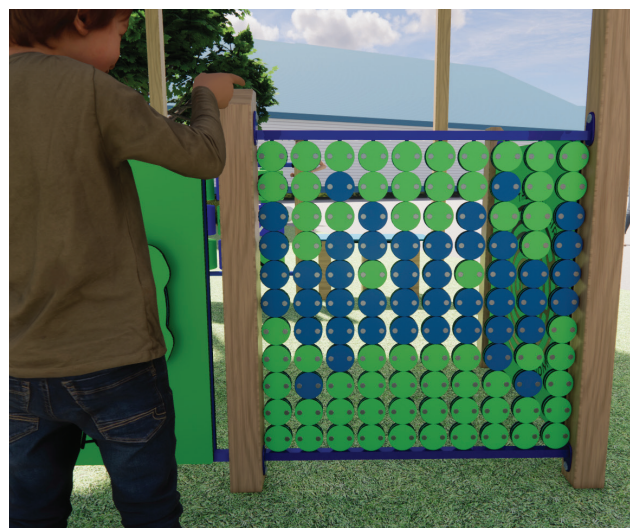

Pixel Panel

A tactile panel that fosters creativity, encourages social interaction, and facilitates intergenerational play. Featuring double-sided coloured disks, this product offers children the ability to create picture and patterns.